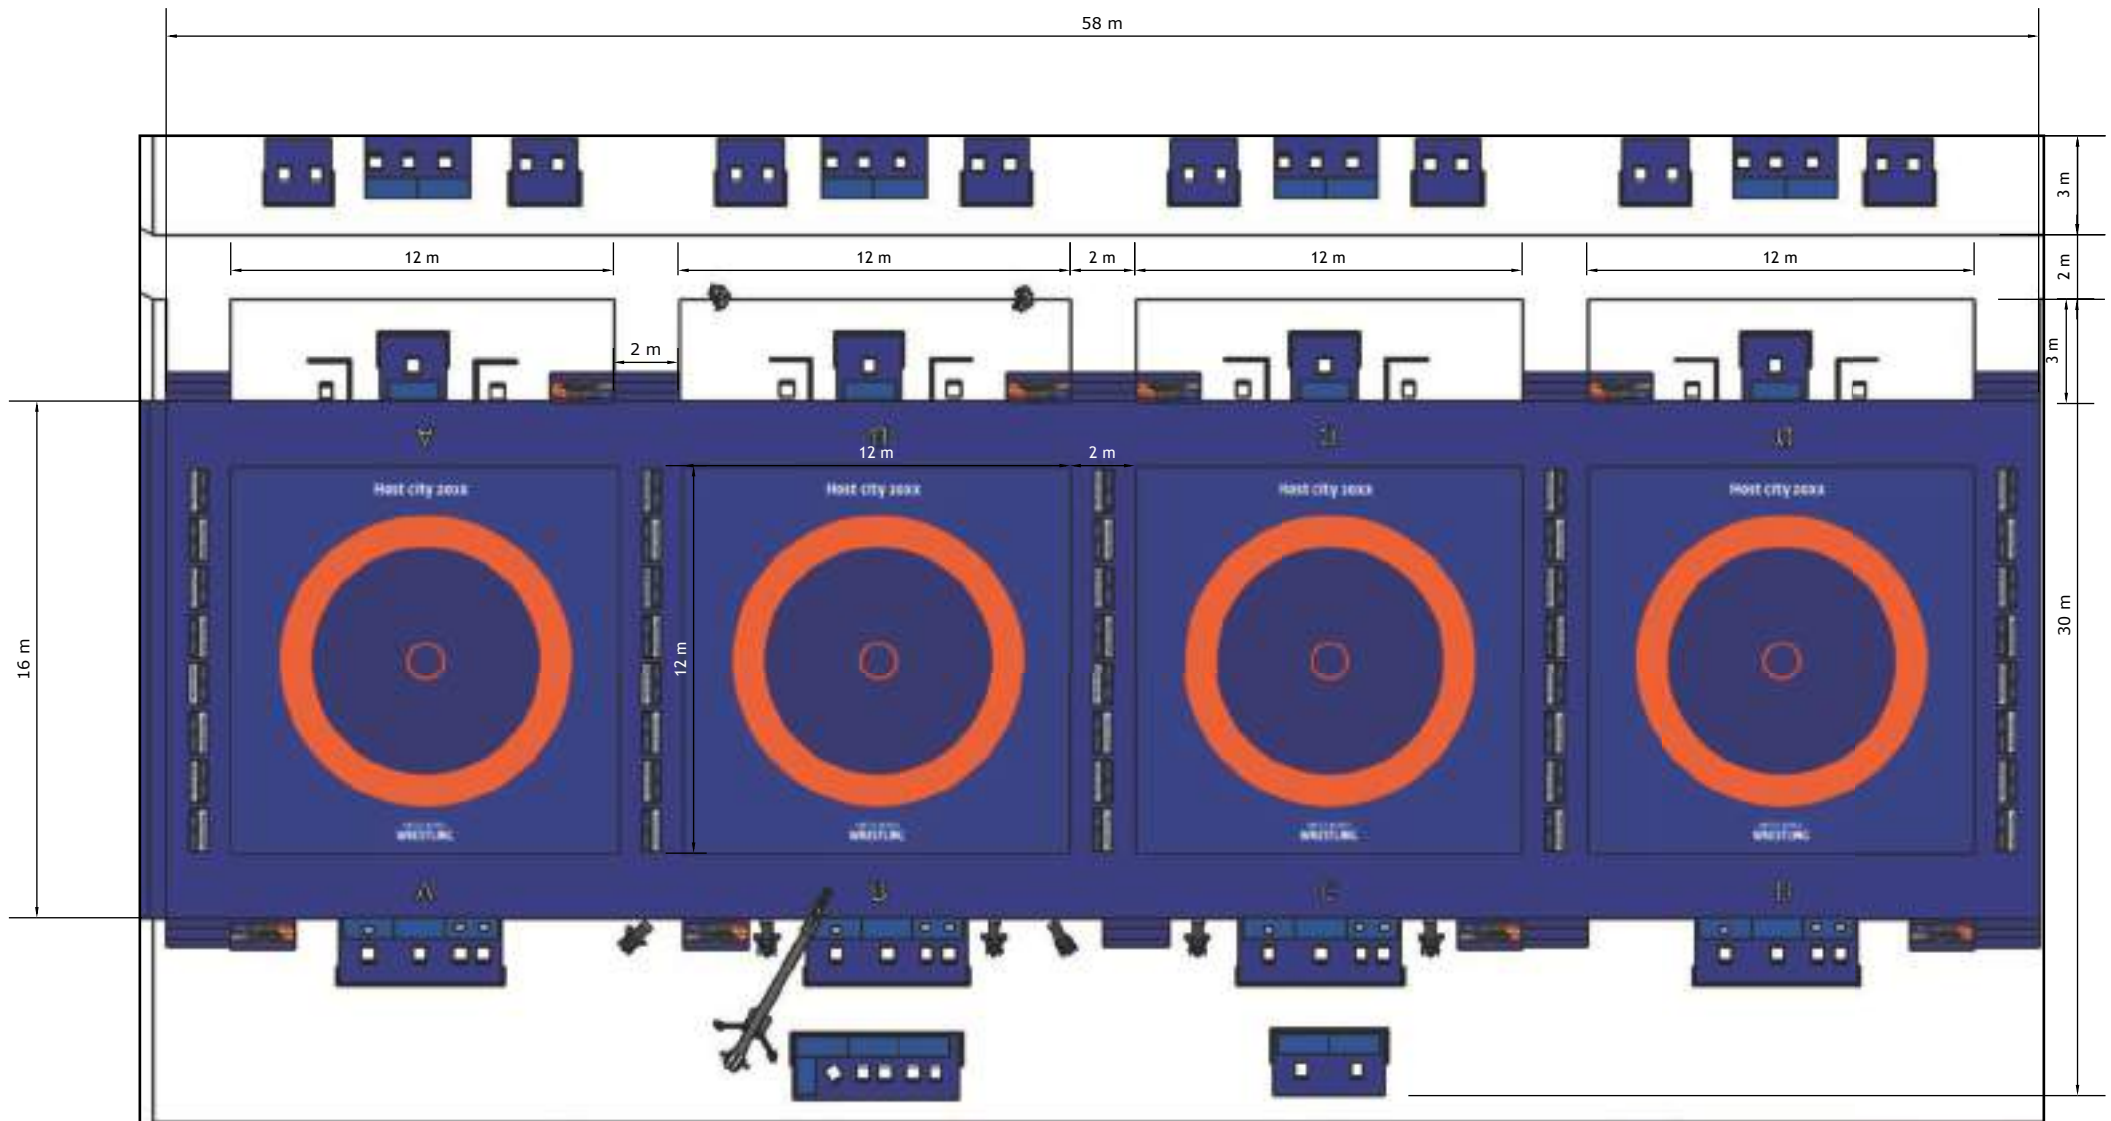

UNITED WORLD
WRESTLING

FIELD OF PLAY

Layout

General view - legend FOP

measurements-Field of play(FOP)

measurements-Competition elements

Competition podium

Competition podium

Stage

Stage

Podium 1/2/3

Podium 1/2/3

Photographer's platform

Photographer's platform

Mat chairman table

Mat chairman table

Referee's area

• Referee's assignment monitor

Referee's area

UWW staff

UWW staff

Arch Athlete's entrance

Arch Athlete's entrance

A-frames