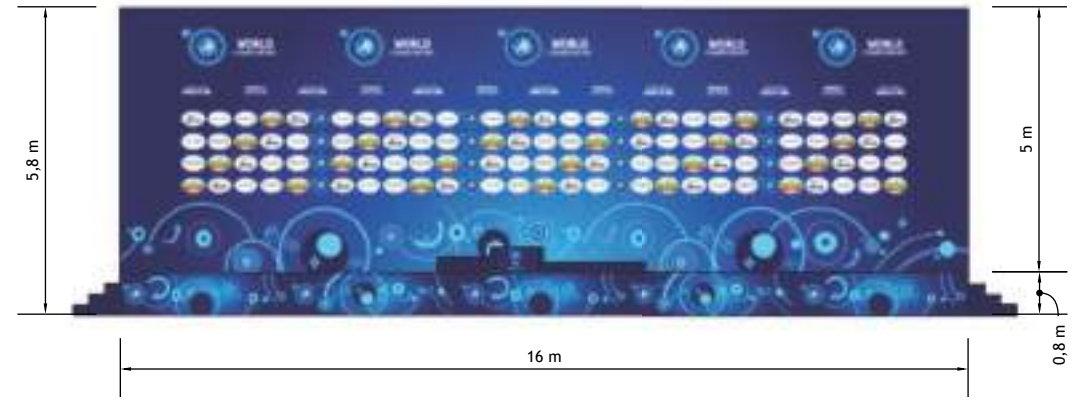

UNITED WORLD
WRESTLING

FIELD OF PLAY

Layout

General view - legend FOP

measurements-Field of play(FOP)

measurements-Competition elements

Competition podium

Competition podium

Stage

Stage

Podium 1/2/3

Podium 1/2/3

Photographer's platform

Photographer's platform

Mat chairman table

Mat chairman table