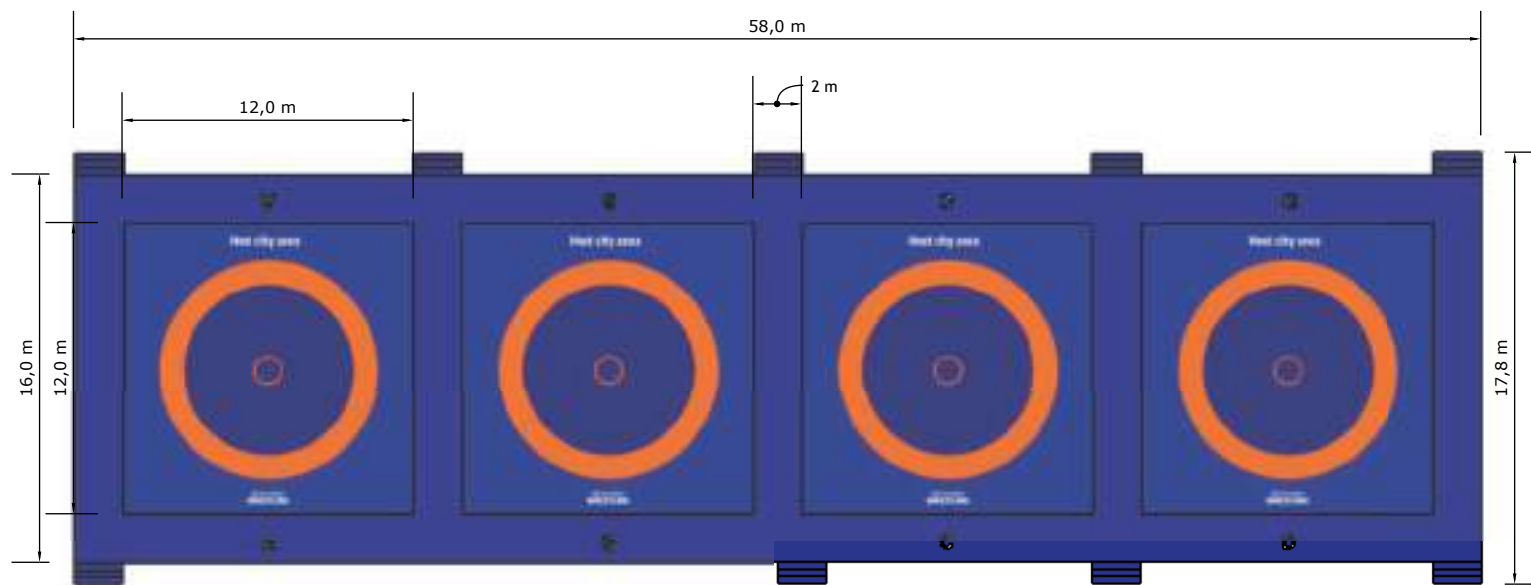

UNITED WORLD
WRESTLING

FIELD OF PLAY

Layout

General view - legend FOP

measurements-Field of play(FOP)

measurements-Competition elements

Competition podium

Competition podium

Stage

Stage

Podium 1/2/3

Podium 1/2/3

Photographer's platform

Photographer's platform

Mat chairman table

Mat chairman table