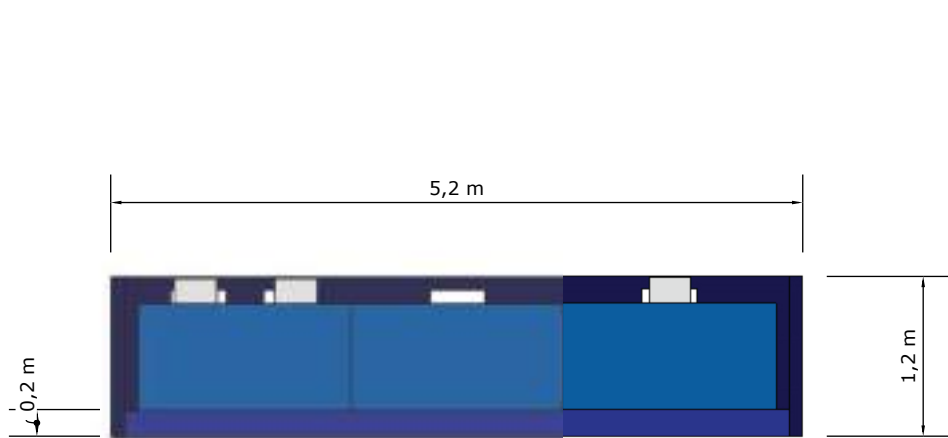

UNITED WORLD
WRESTLING

FIELD OF PLAY

Layout

General view - legend FOP

measurements-Field of play(FOP)

measurements-Competition elements

Competition podium

Competition podium

Stage

Stage

Podium 1/2/3

Podium 1/2/3

Photographer's platform

Photographer's platform

Mat chairman table

Mat chairman table