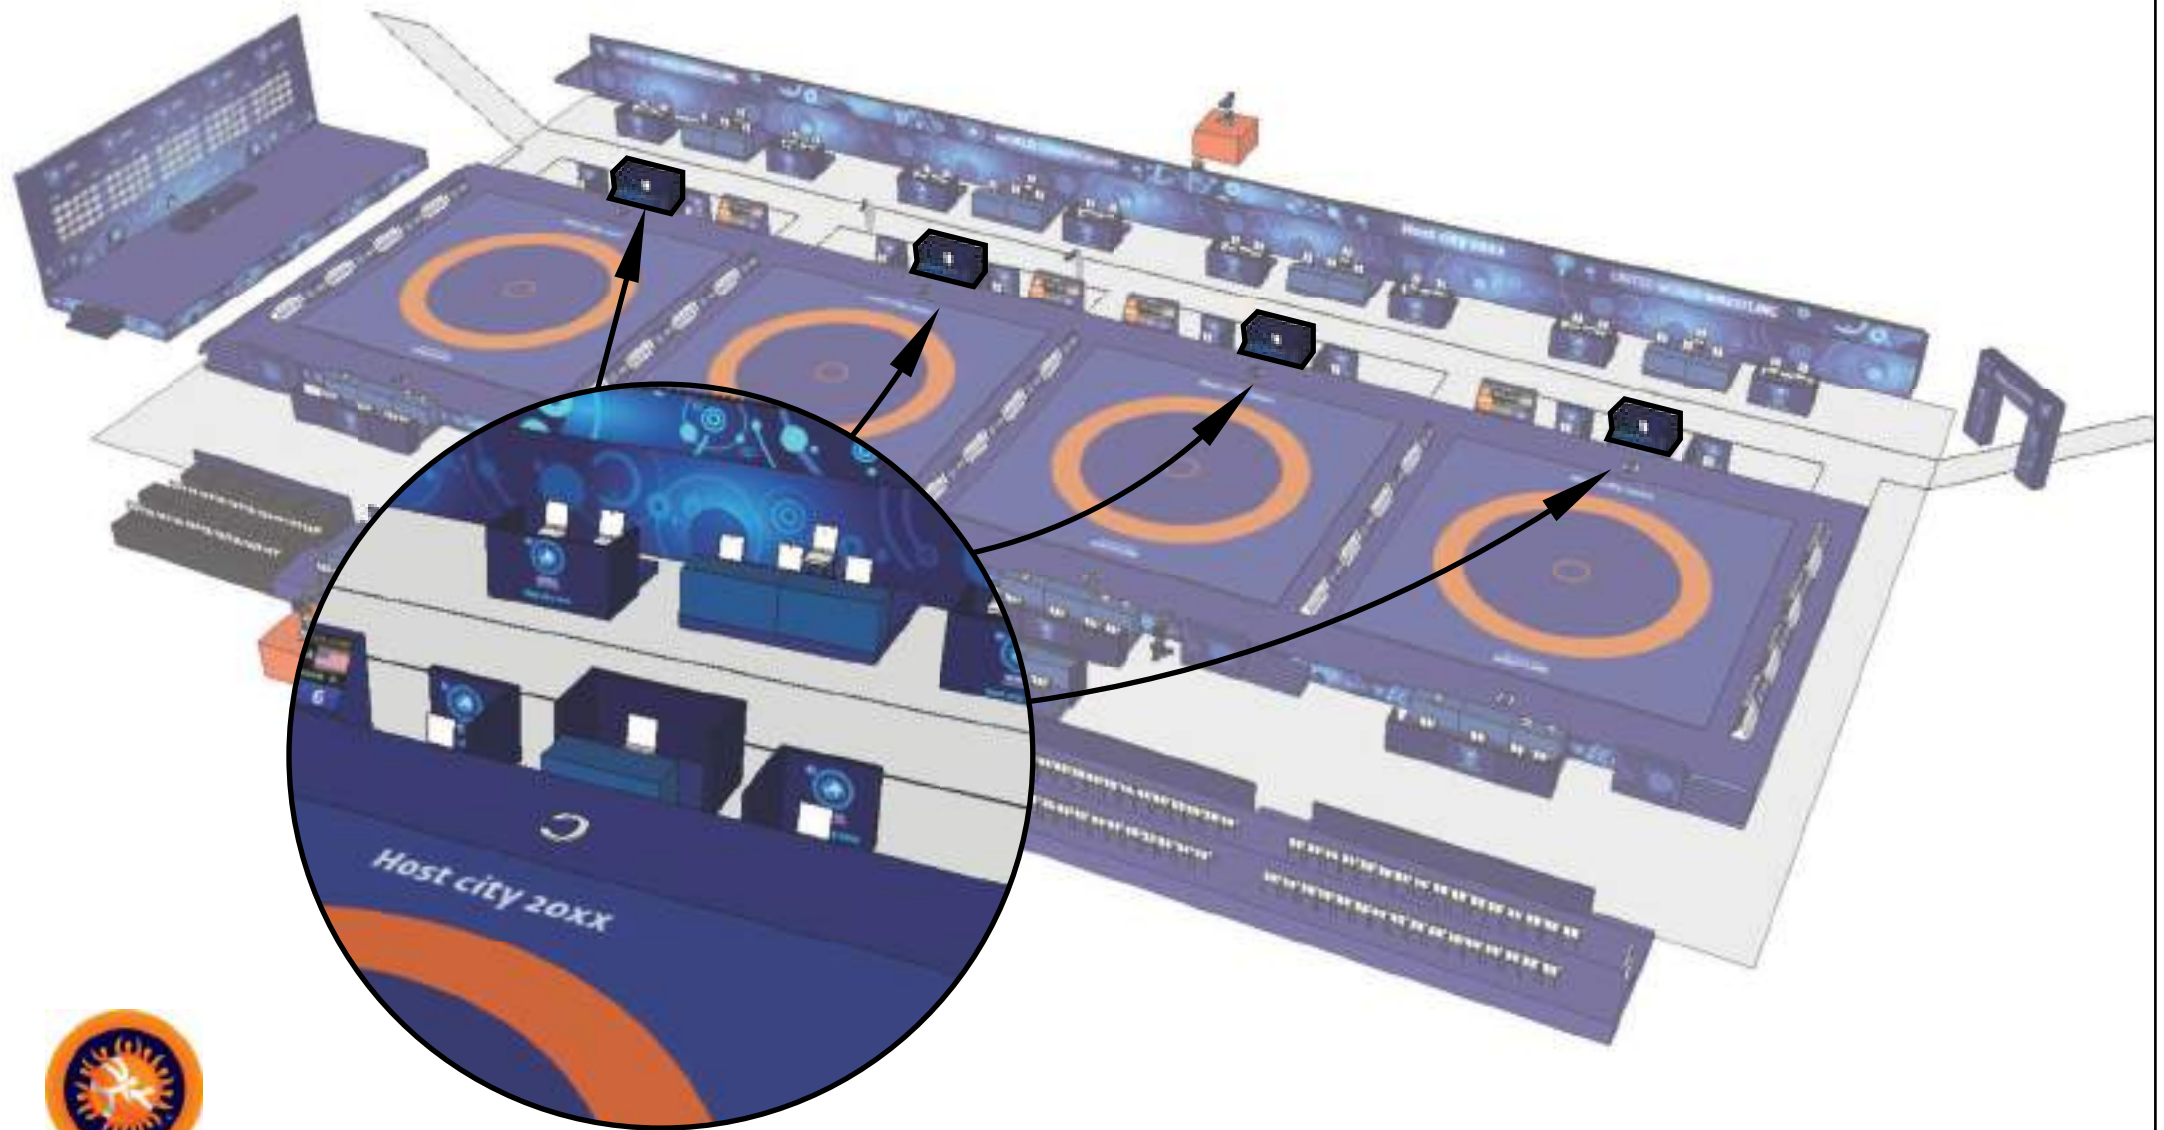

UNITED WORLD
WRESTLING

FIELD OF PLAY

Layout

General view - legend FOP

measurements-Field of play(FOP)

measurements-Competition elements

Competition podium

Competition podium

Stage

Stage

Podium 1/2/3

Podium 1/2/3

Photographer's platform

Photographer's platform

Mat chairman table

Mat chairman table

Referee's area

• Referee's assignment monitor

Referee's area

UWW staff

UWW staff

Arch Athlete's entrance

Arch Athlete's entrance

A-frames