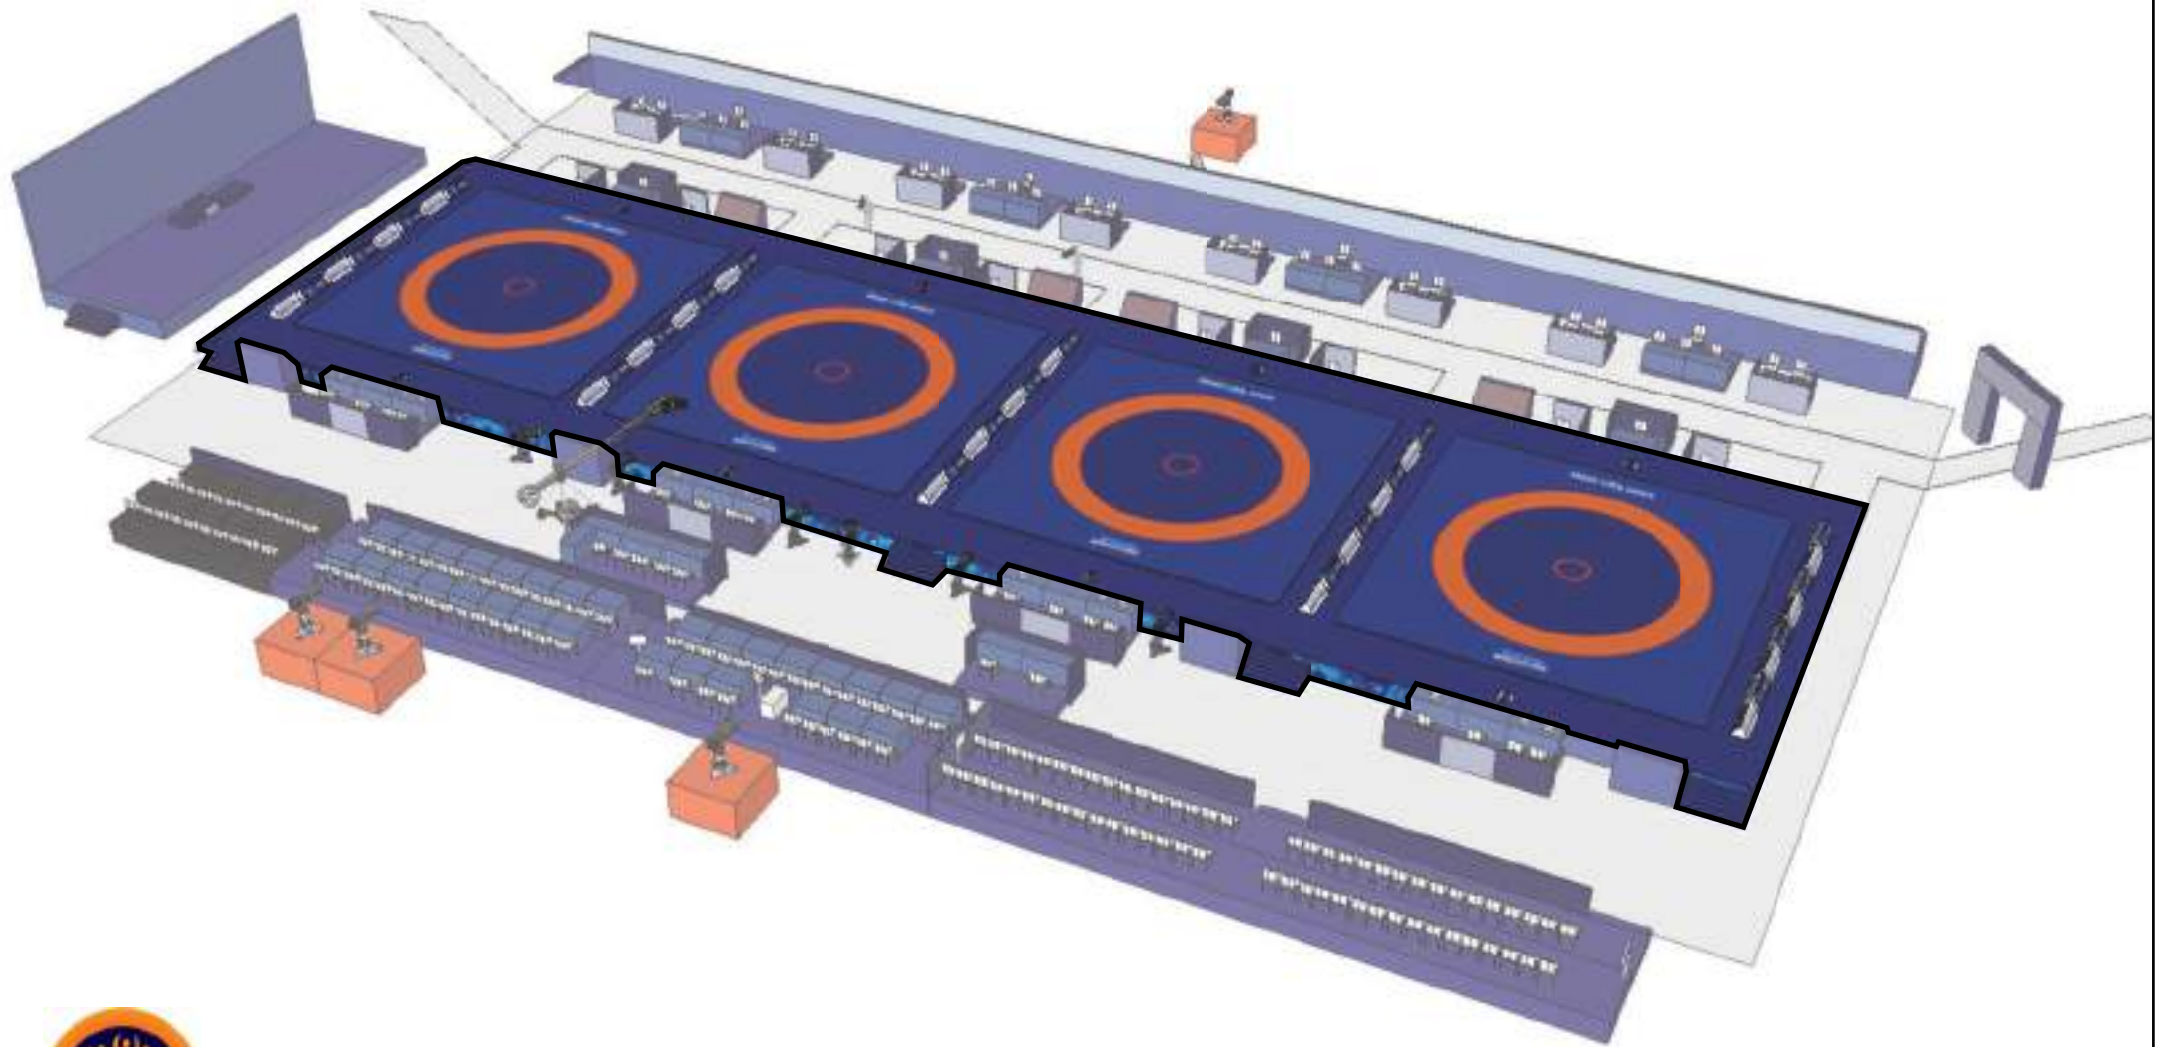

UNITED WORLD
WRESTLING

FIELD OF PLAY

Layout

General view - legend FOP

measurements-Field of play(FOP)

measurements-Competition elements

Competition podium

Competition podium

Stage

Stage

Podium 1/2/3

Podium 1/2/3

Photographer's platform

Photographer's platform

Mat chairman table

Mat chairman table

Referee's area

• Referee's assignment monitor

Referee's area

UWW staff

UWW staff

Arch Athlete's entrance

Arch Athlete's entrance

A-frames