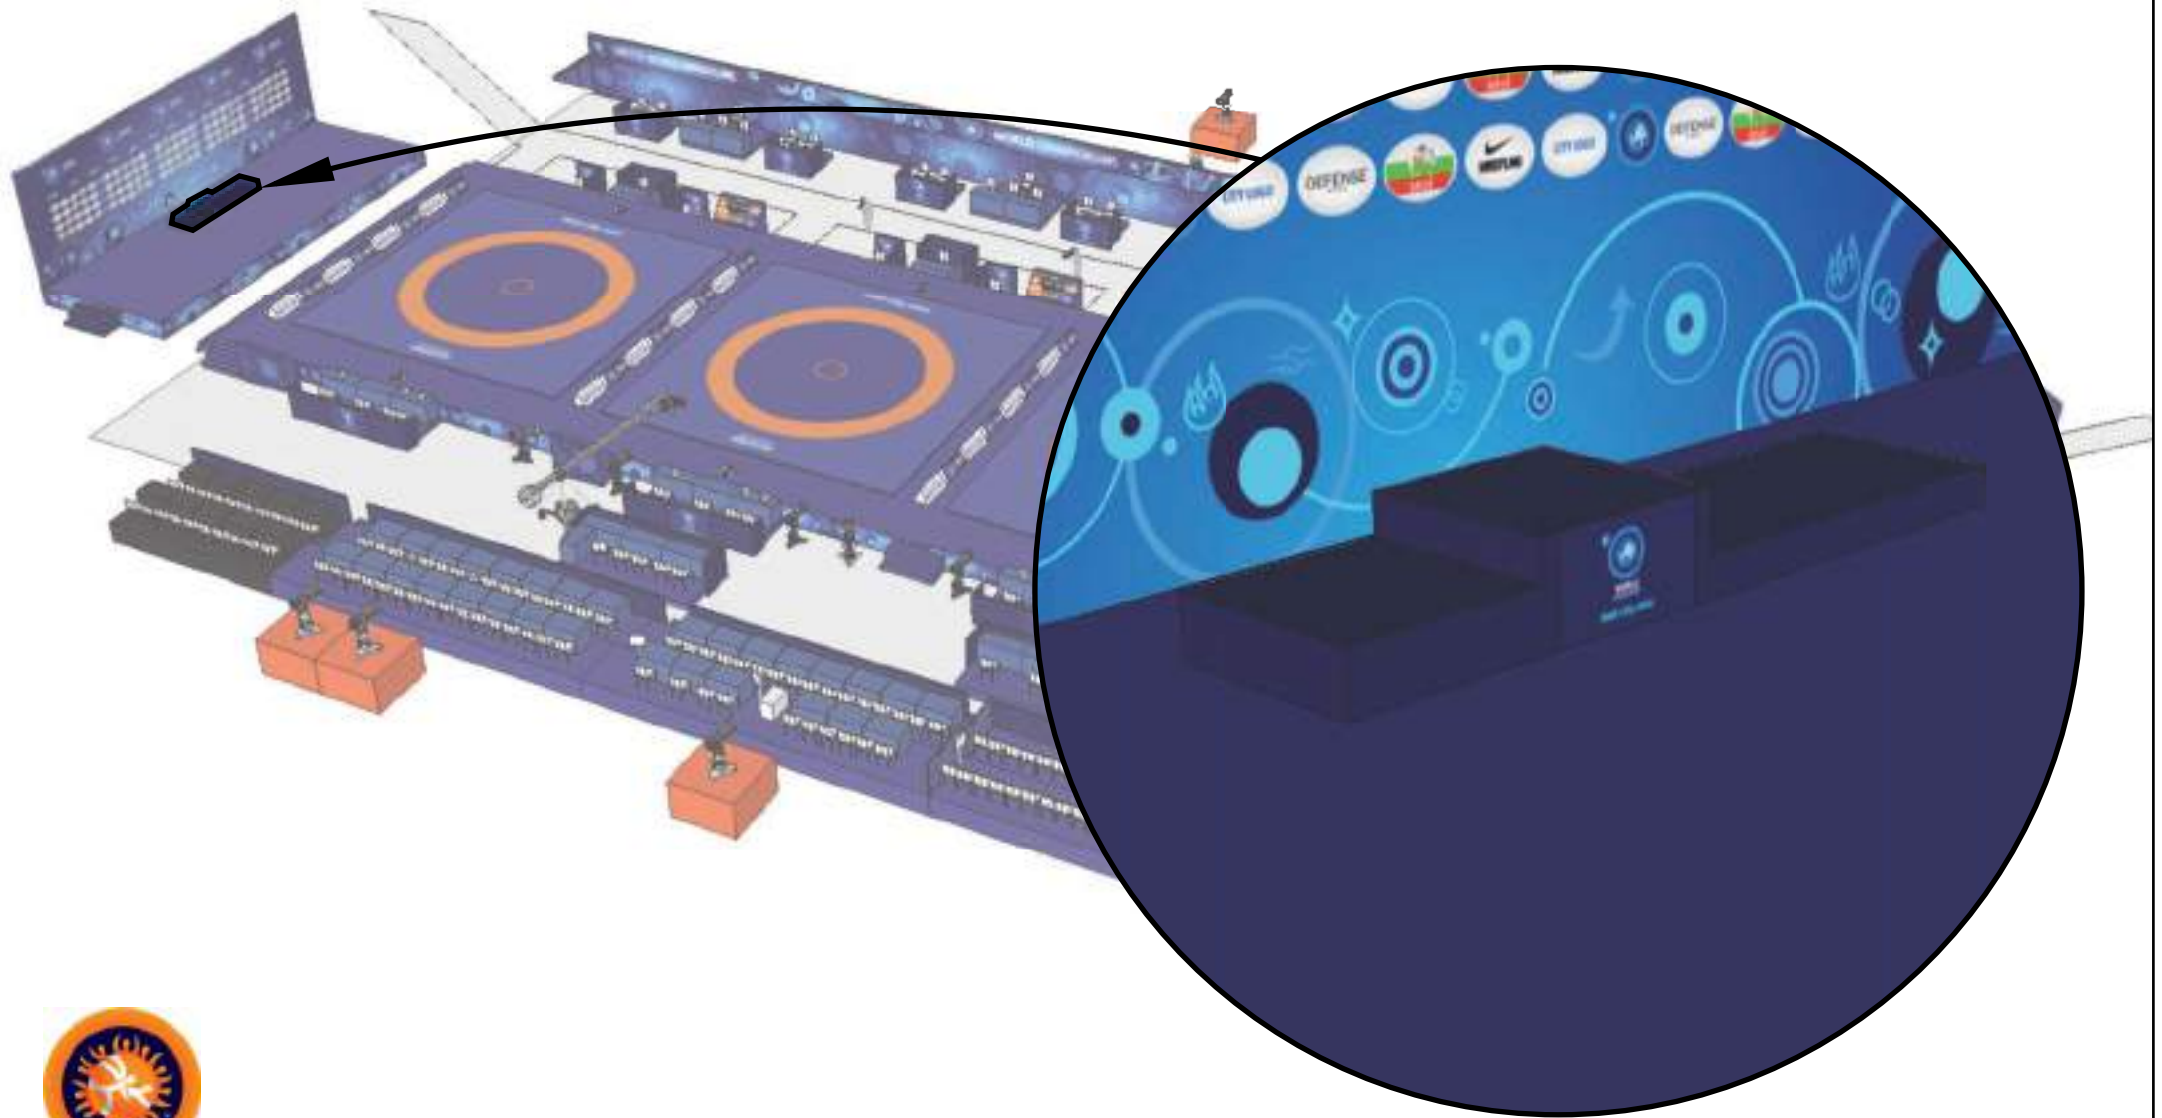

UNITED WORLD
WRESTLING

FIELD OF PLAY

Layout

General view - legend FOP

measurements-Field of play(FOP)

measurements-Competition elements

Competition podium

Competition podium

Stage

Stage

Podium 1/2/3

Podium 1/2/3

Photographer's platform

Photographer's platform

Mat chairman table

Mat chairman table

Referee's area

• Referee's assignment monitor

Referee's area

UWW staff

UWW staff

Arch Athlete's entrance

Arch Athlete's entrance

A-frames