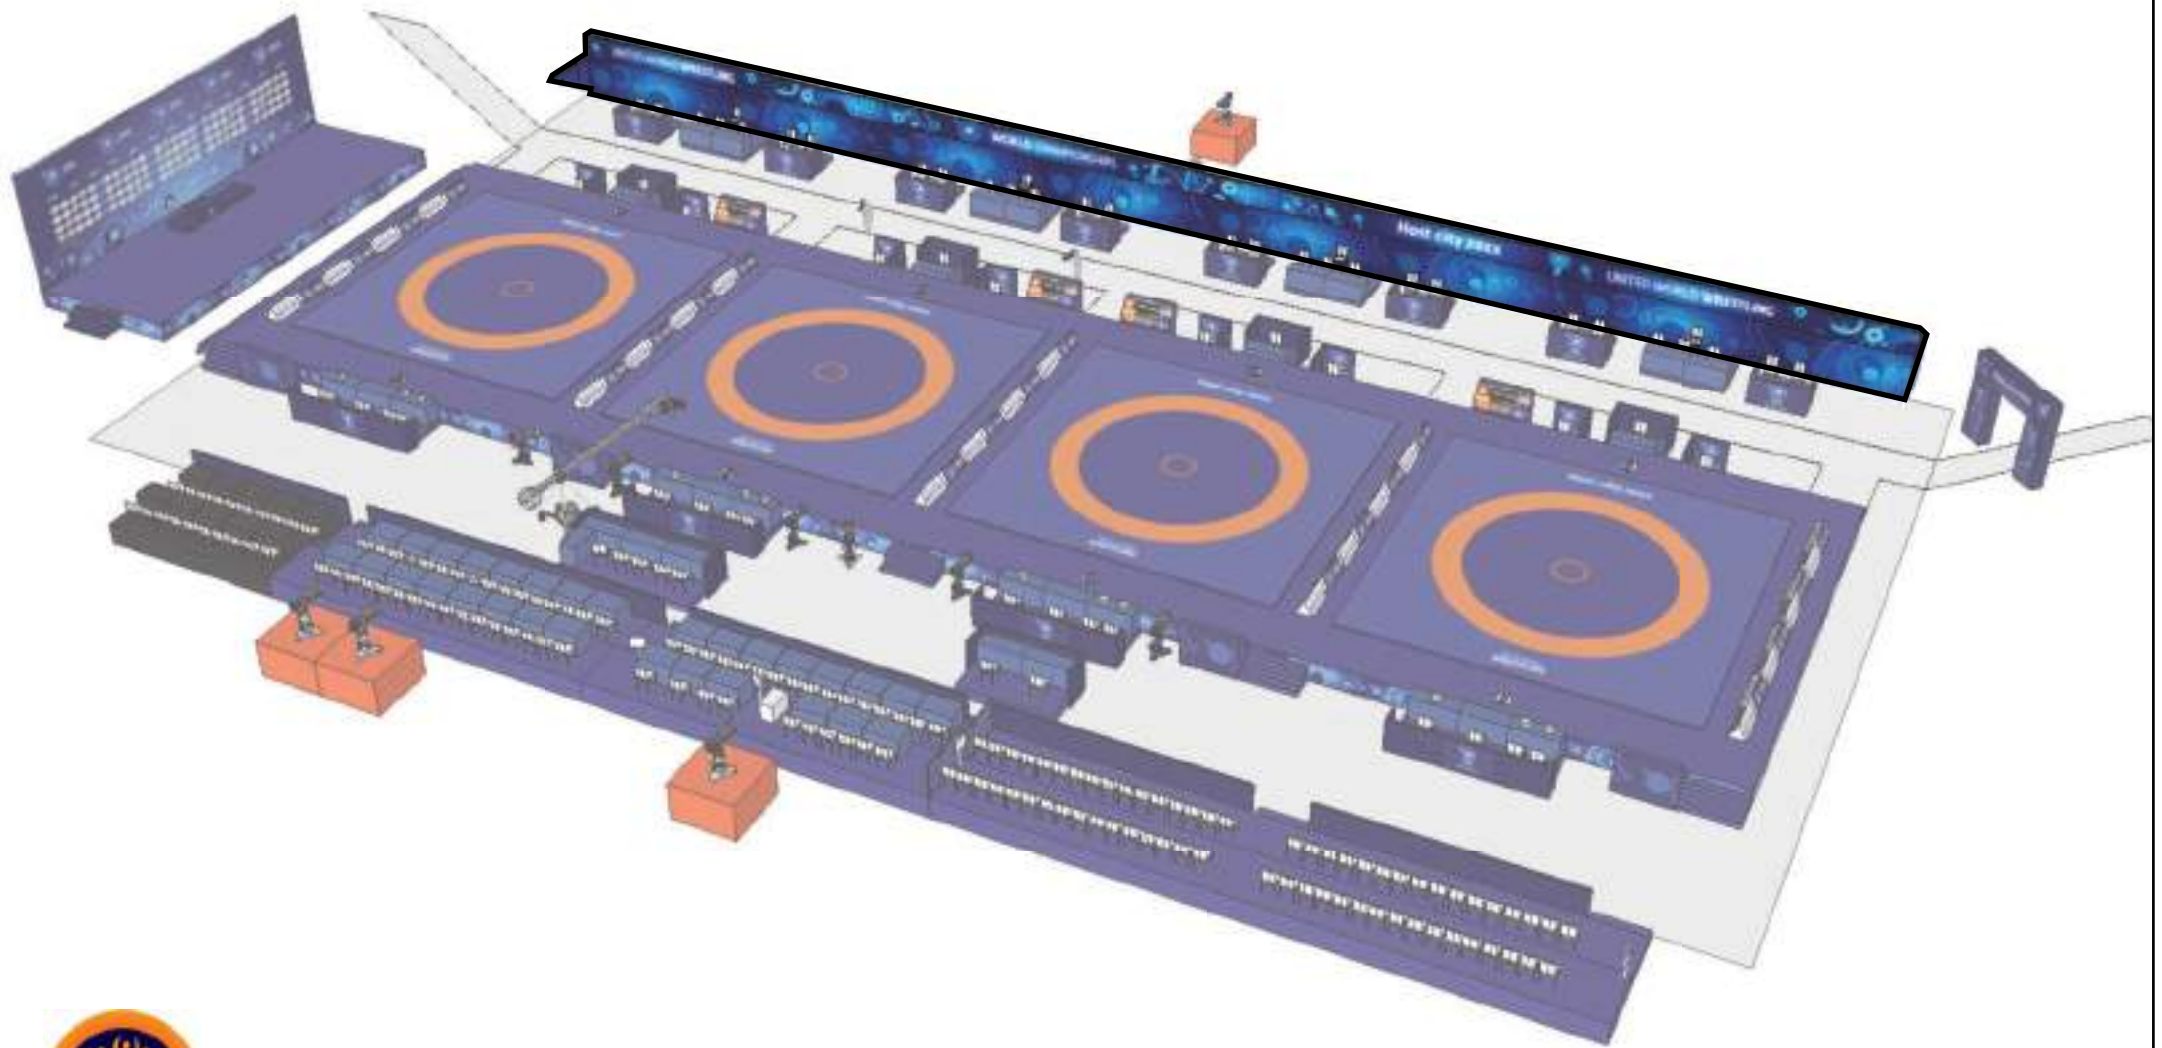

UNITED WORLD
WRESTLING

FIELD OF PLAY

Layout

General view - legend FOP

measurements-Field of play(FOP)

measurements-Competition elements

Competition podium

Competition podium

Stage

Stage

Podium 1/2/3

Podium 1/2/3

Photographer's platform

Photographer's platform

Mat chairman table

Mat chairman table