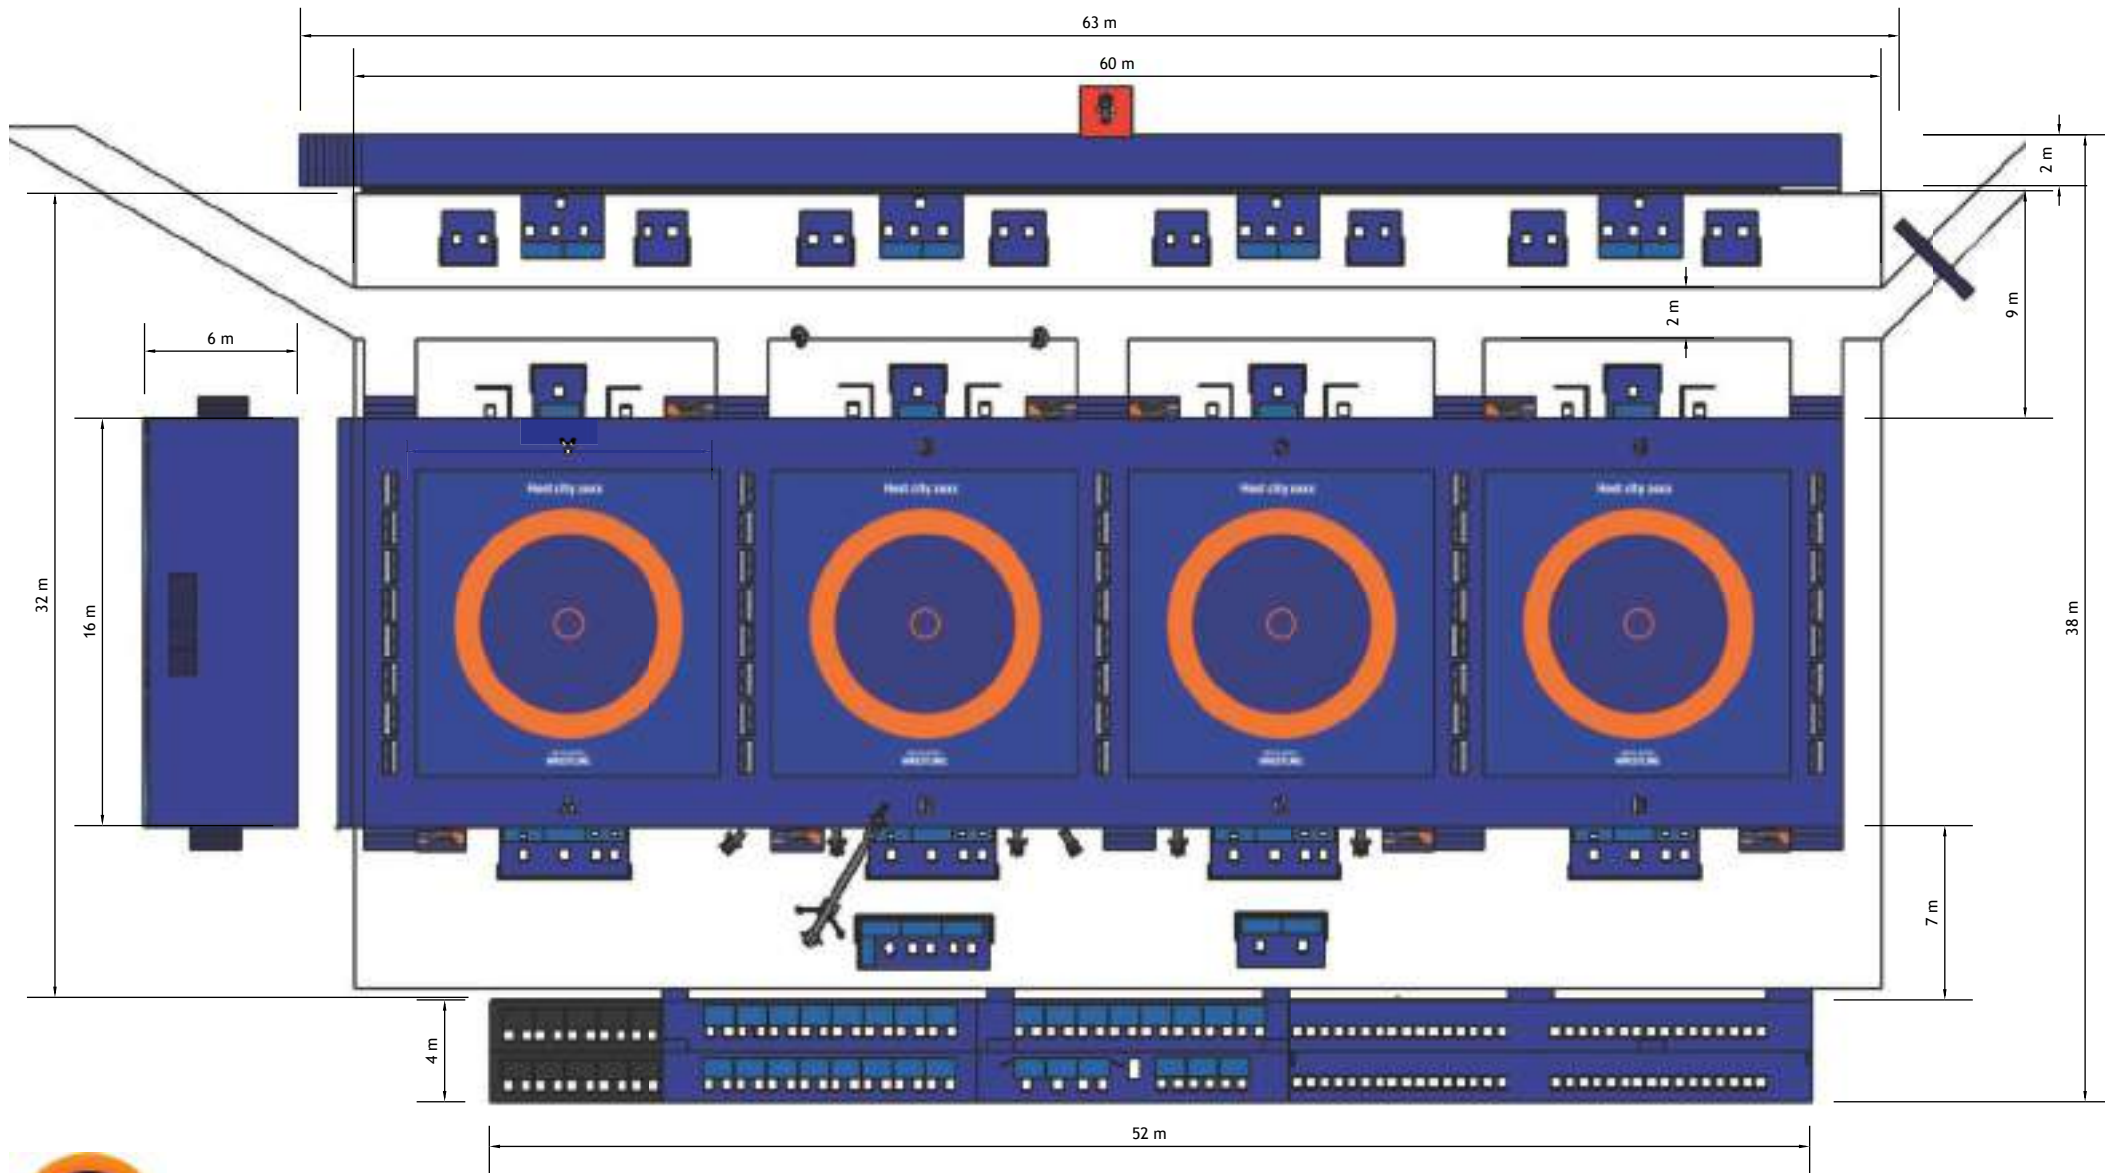

UNITED WORLD
WRESTLING

FIELD OF PLAY

Layout

General view - legend FOP

measurements-Field of play(FOP)

measurements-Competition elements

Competition podium

Competition podium

Stage

Stage

Podium 1/2/3

Podium 1/2/3

Photographer's platform

Photographer's platform

Mat chairman table

Mat chairman table