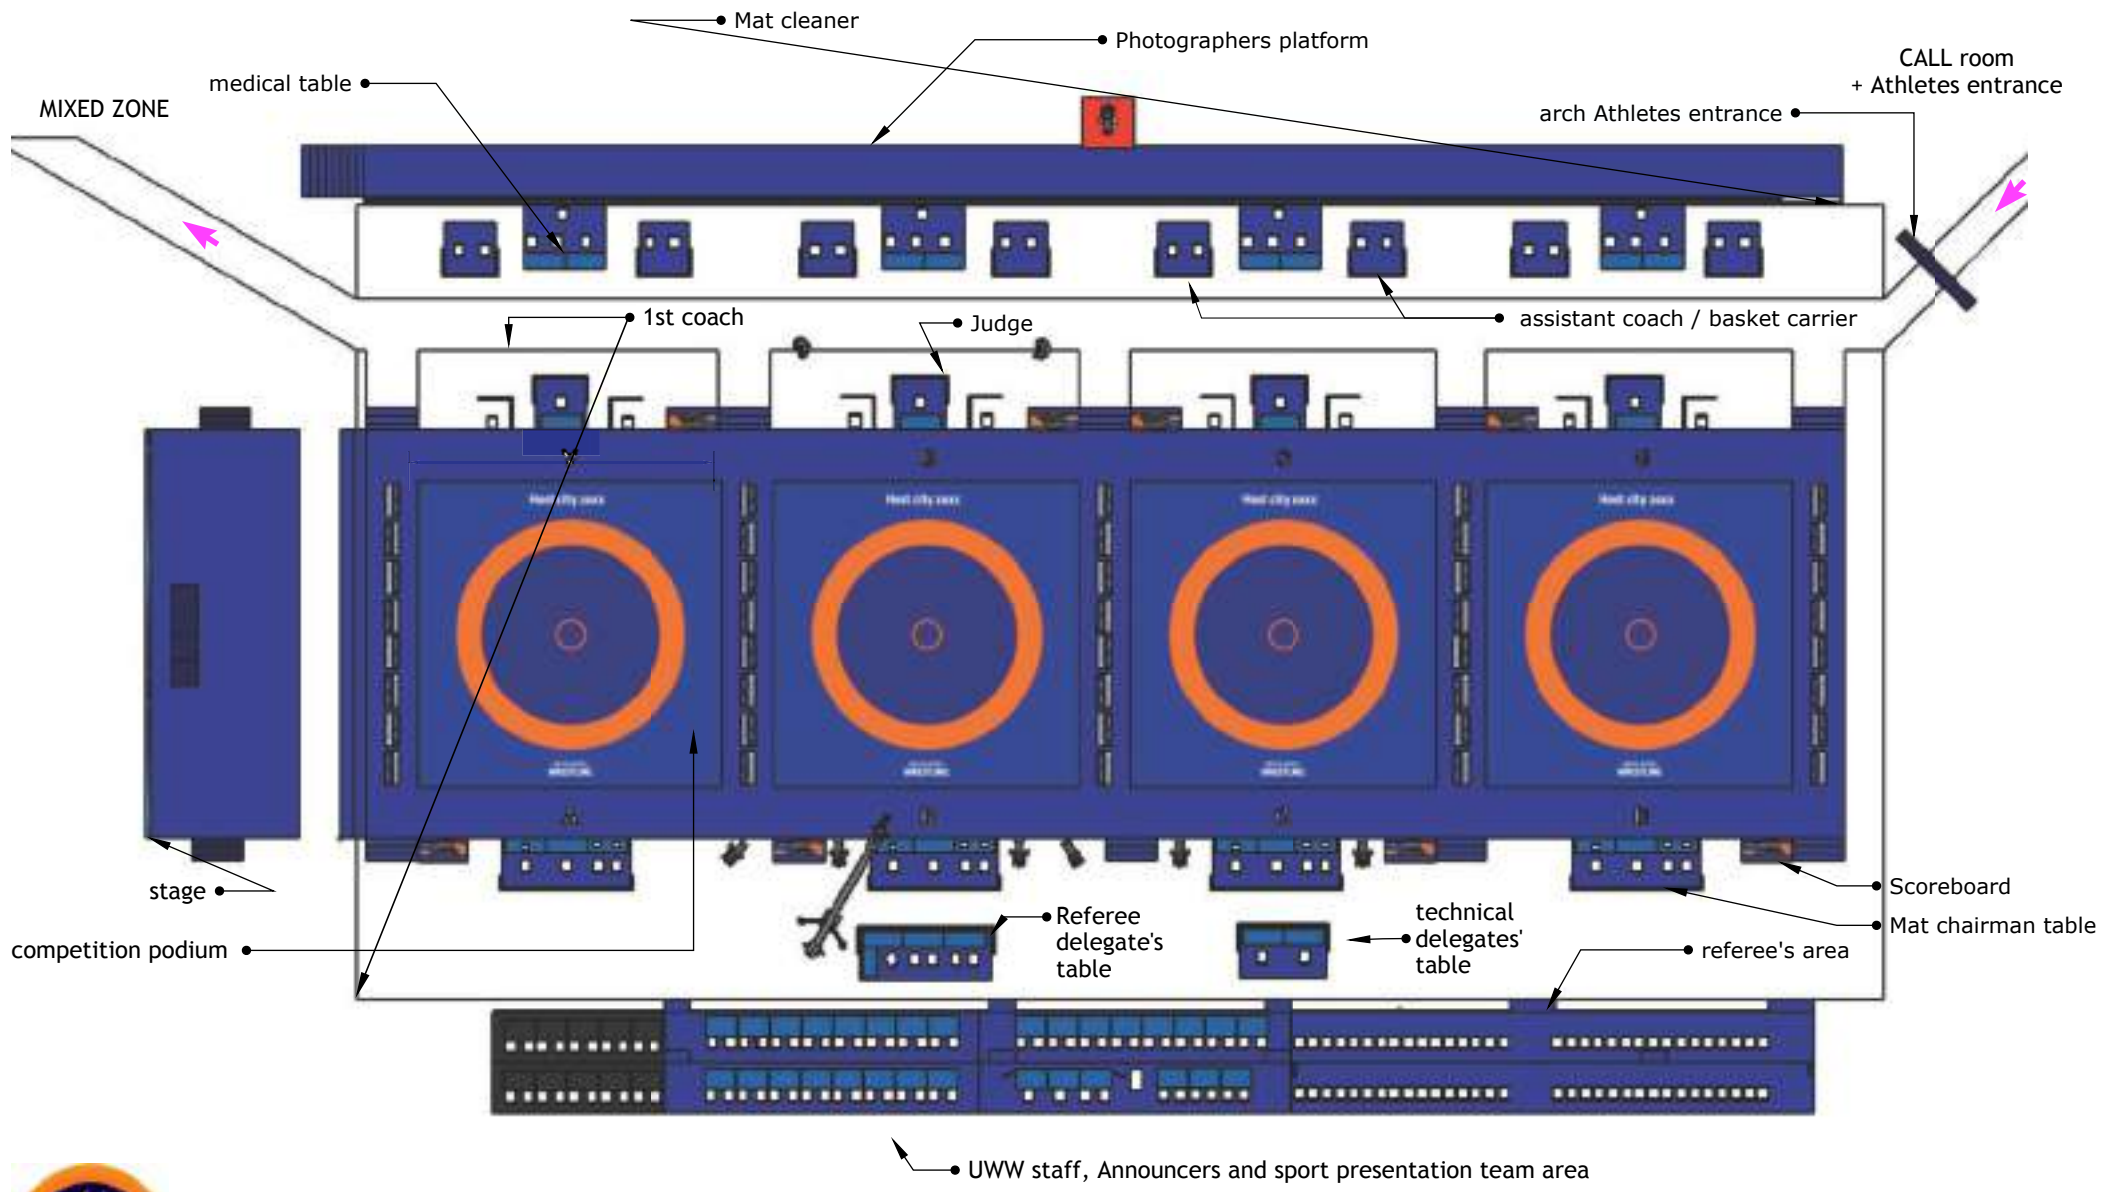

UNITED WORLD
WRESTLING

FIELD OF PLAY

Layout

General view - legend FOP

measurements-Field of play(FOP)

measurements-Competition elements

Competition podium

Competition podium

Stage

Stage

Podium 1/2/3

Podium 1/2/3

Photographer's platform

Photographer's platform

Mat chairman table

Mat chairman table