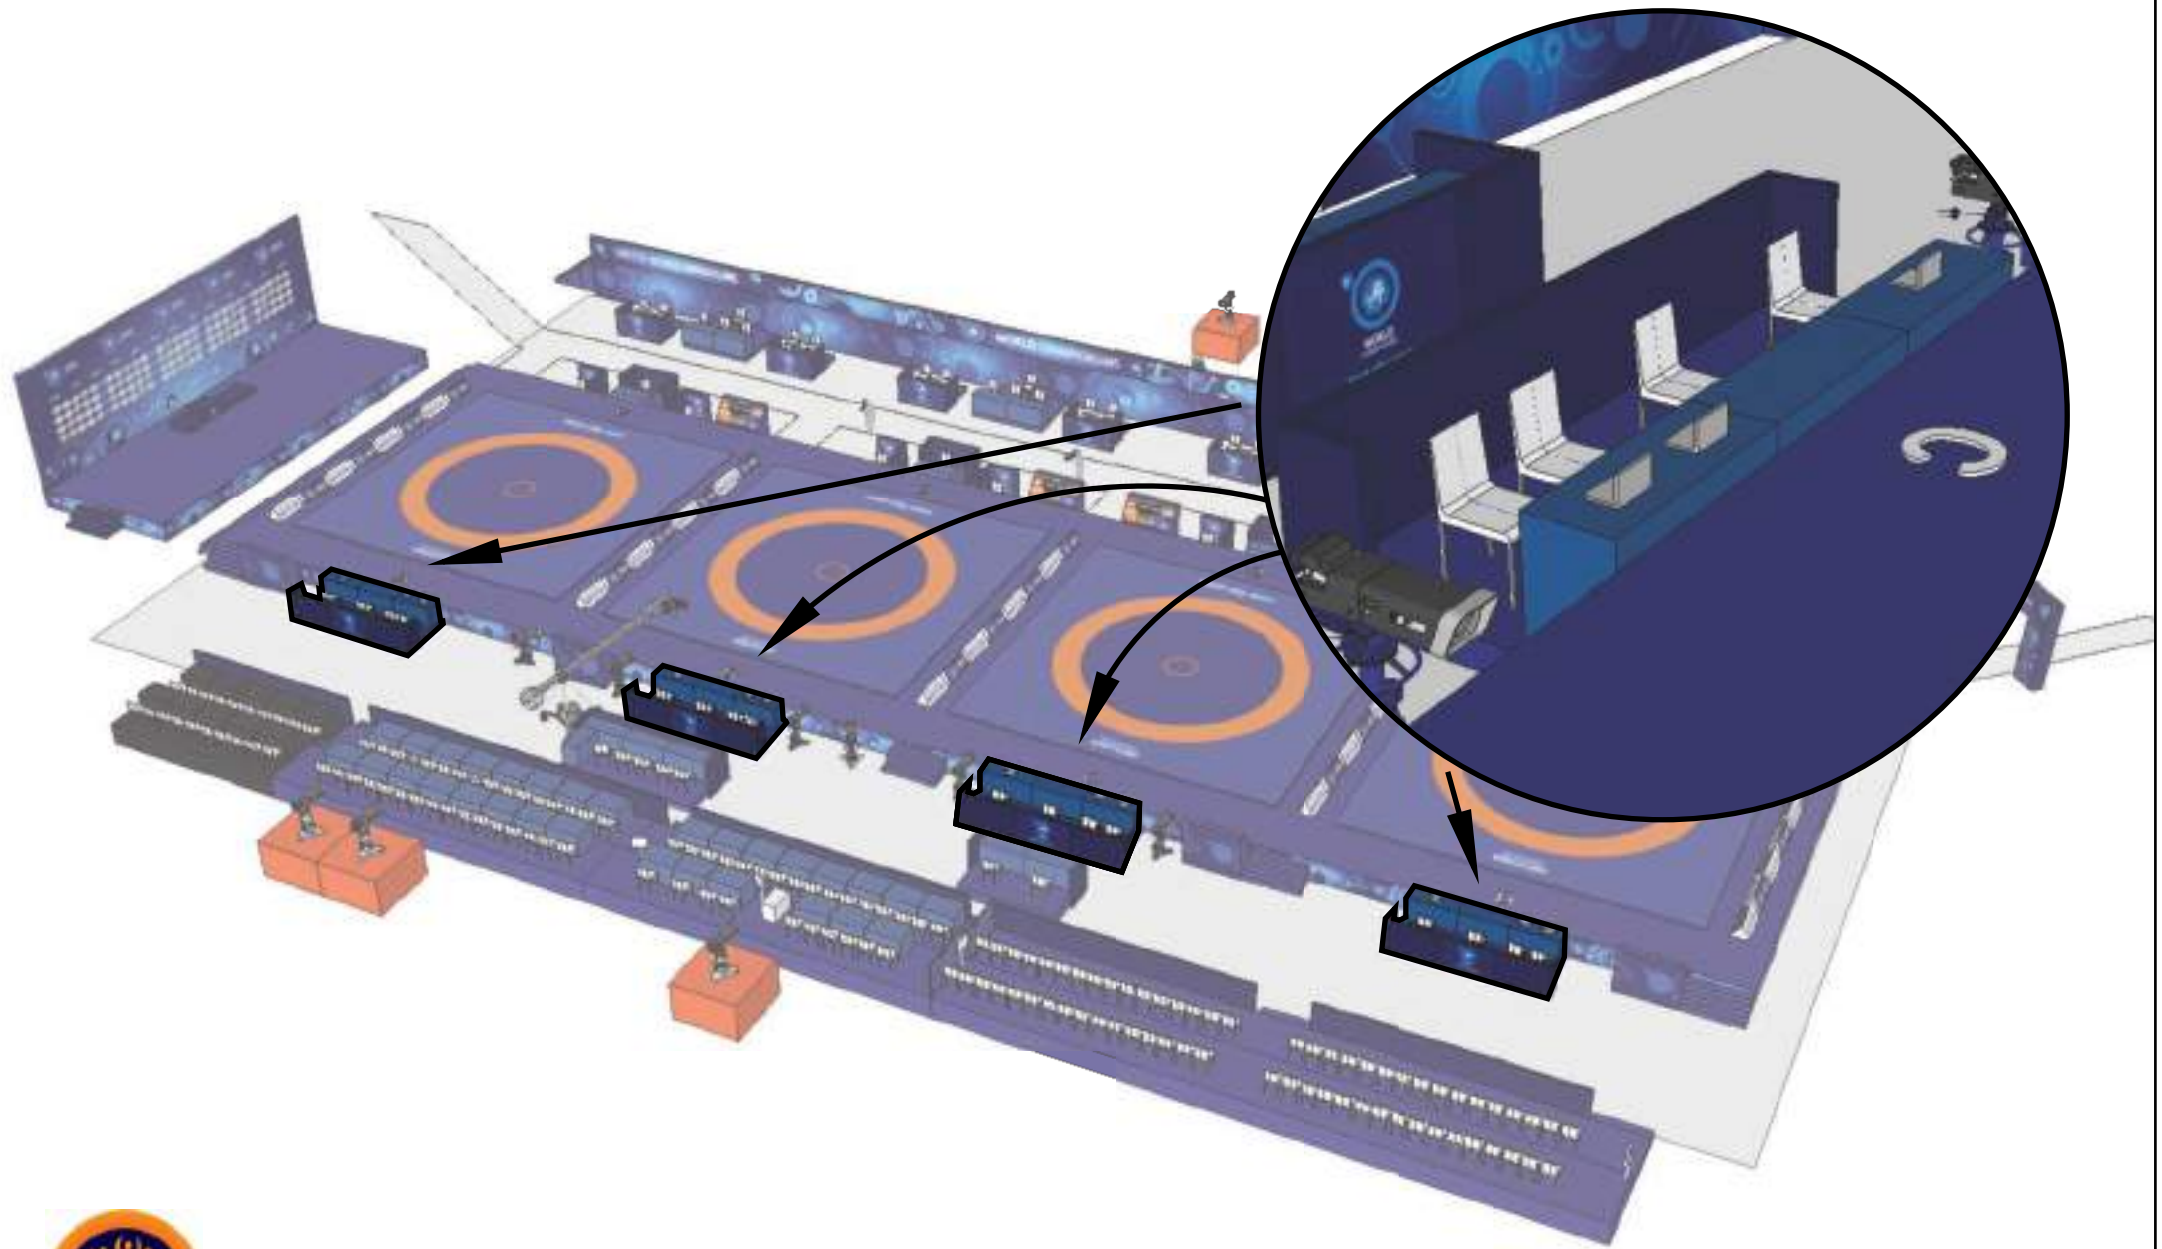

UNITED WORLD
WRESTLING

FIELD OF PLAY

Layout

General view - legend FOP

measurements-Field of play(FOP)

measurements-Competition elements

Competition podium

Competition podium

Stage

Stage

Podium 1/2/3

Podium 1/2/3

Photographer's platform

Photographer's platform

Mat chairman table

Mat chairman table

Referee's area

• Referee's assignment monitor

Referee's area

UWW staff

UWW staff

Arch Athlete's entrance

Arch Athlete's entrance

A-frames