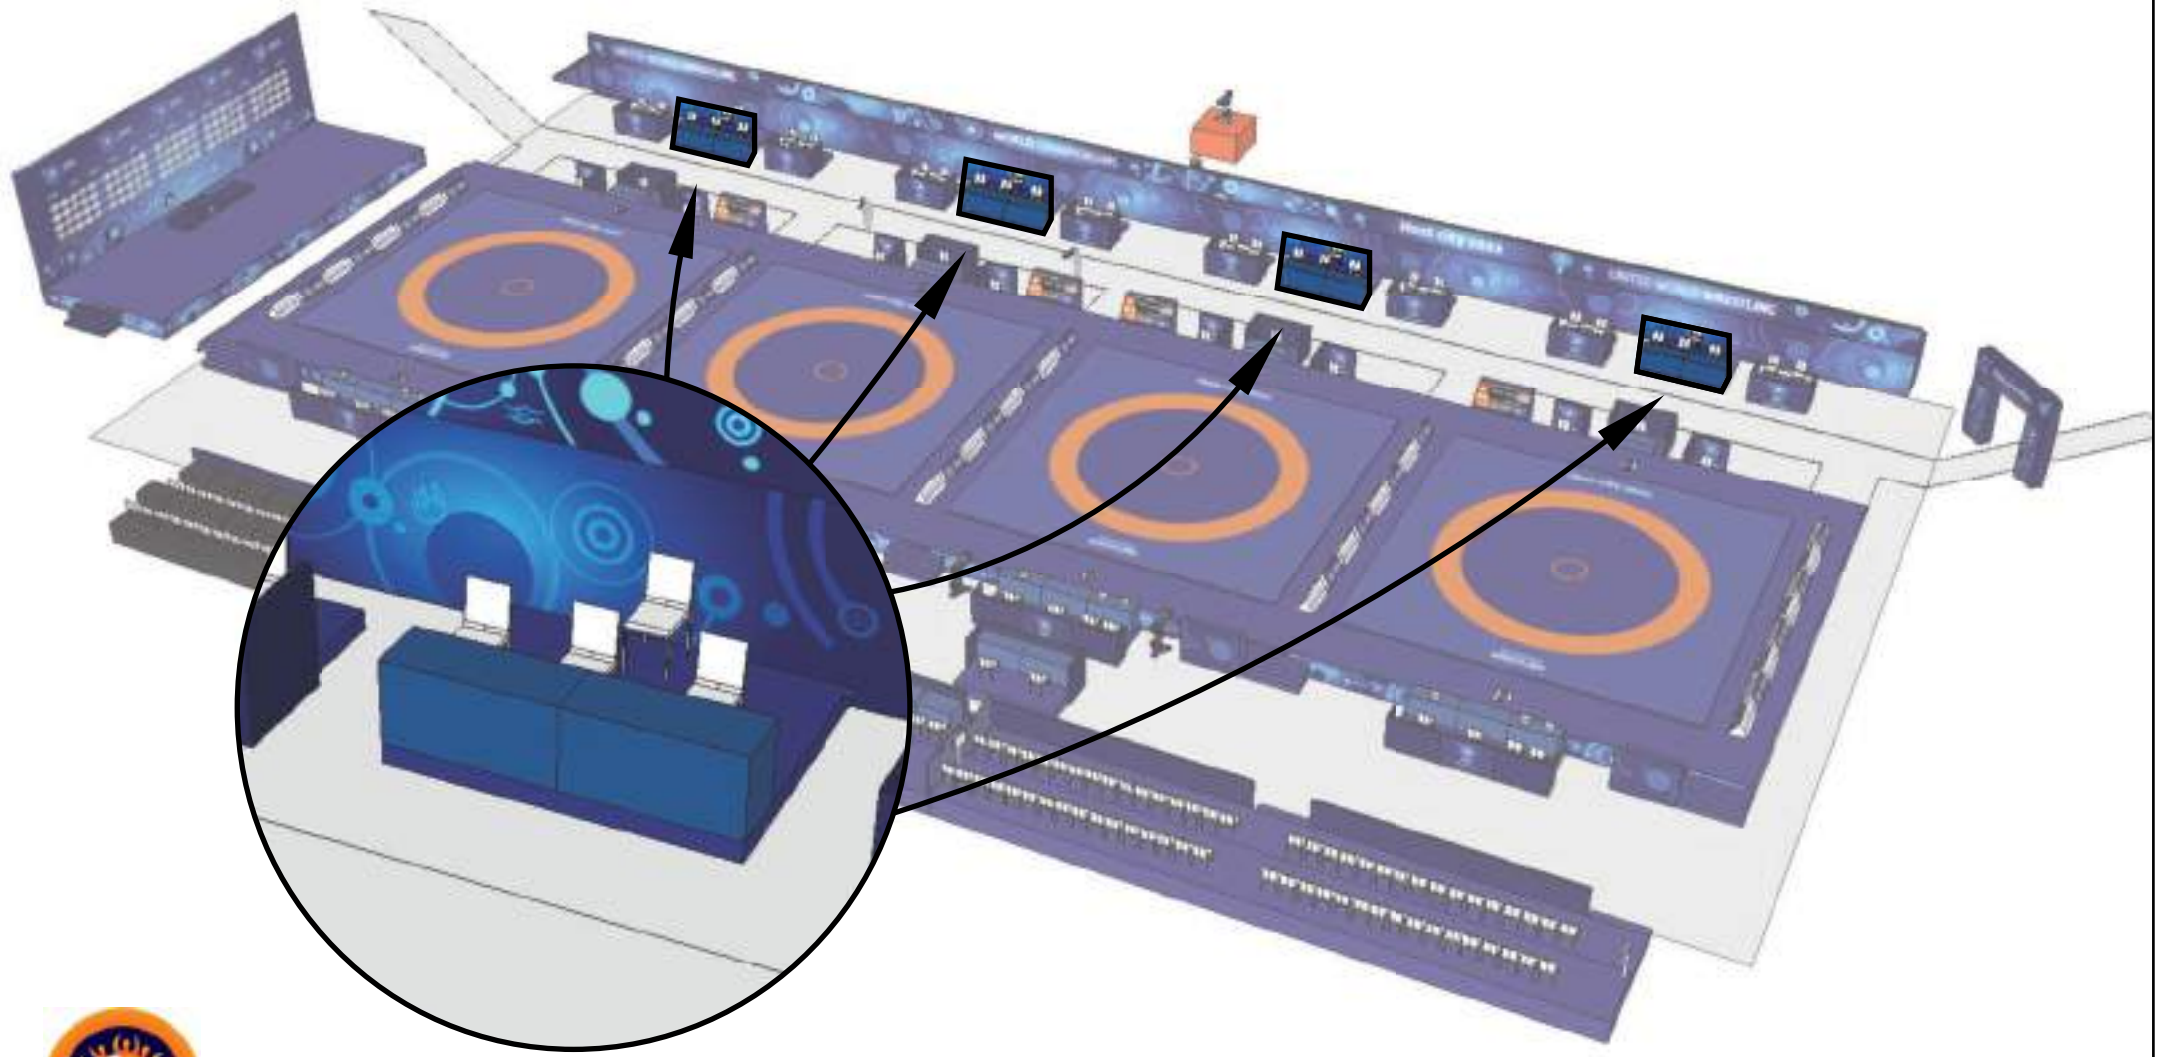

medical table + mat cleaner