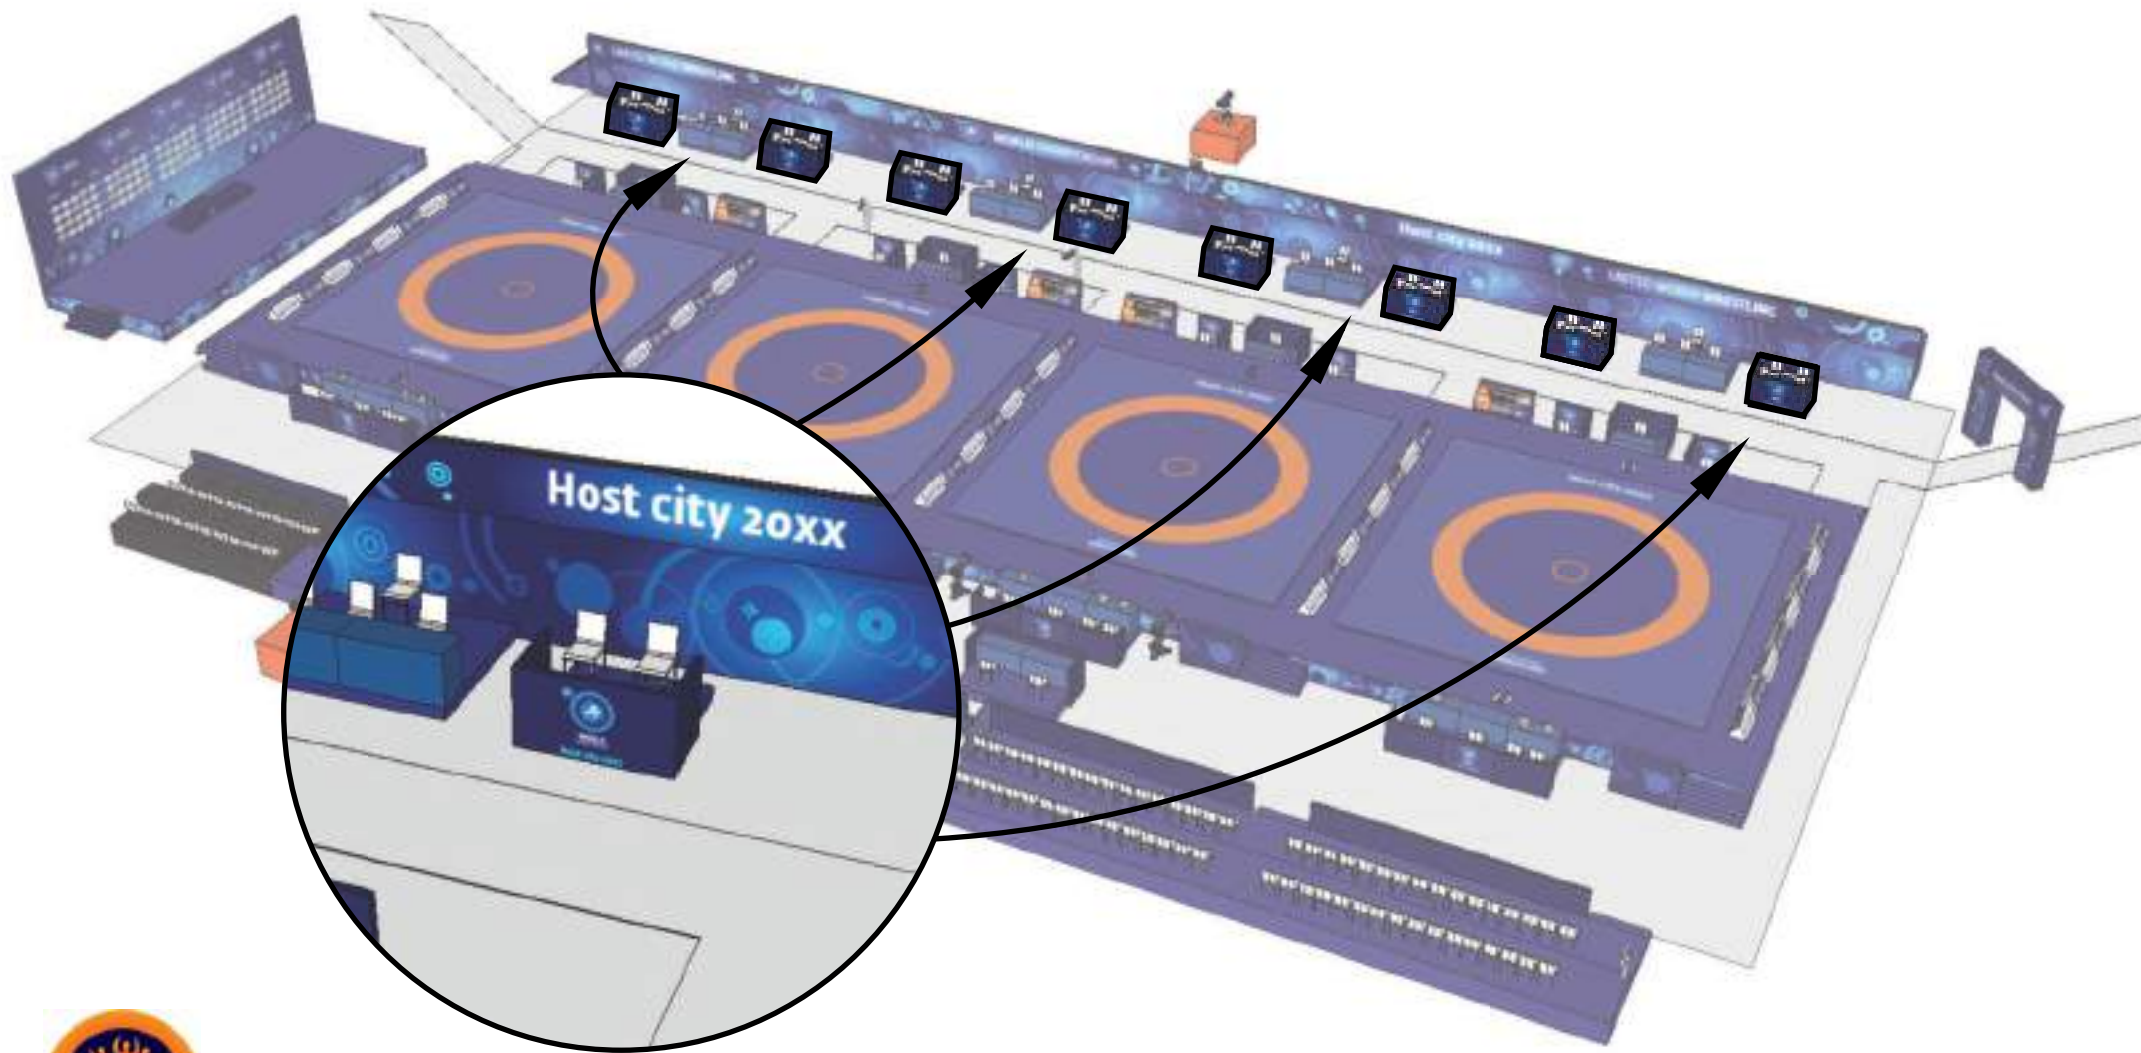

assistant coach / basket carrier