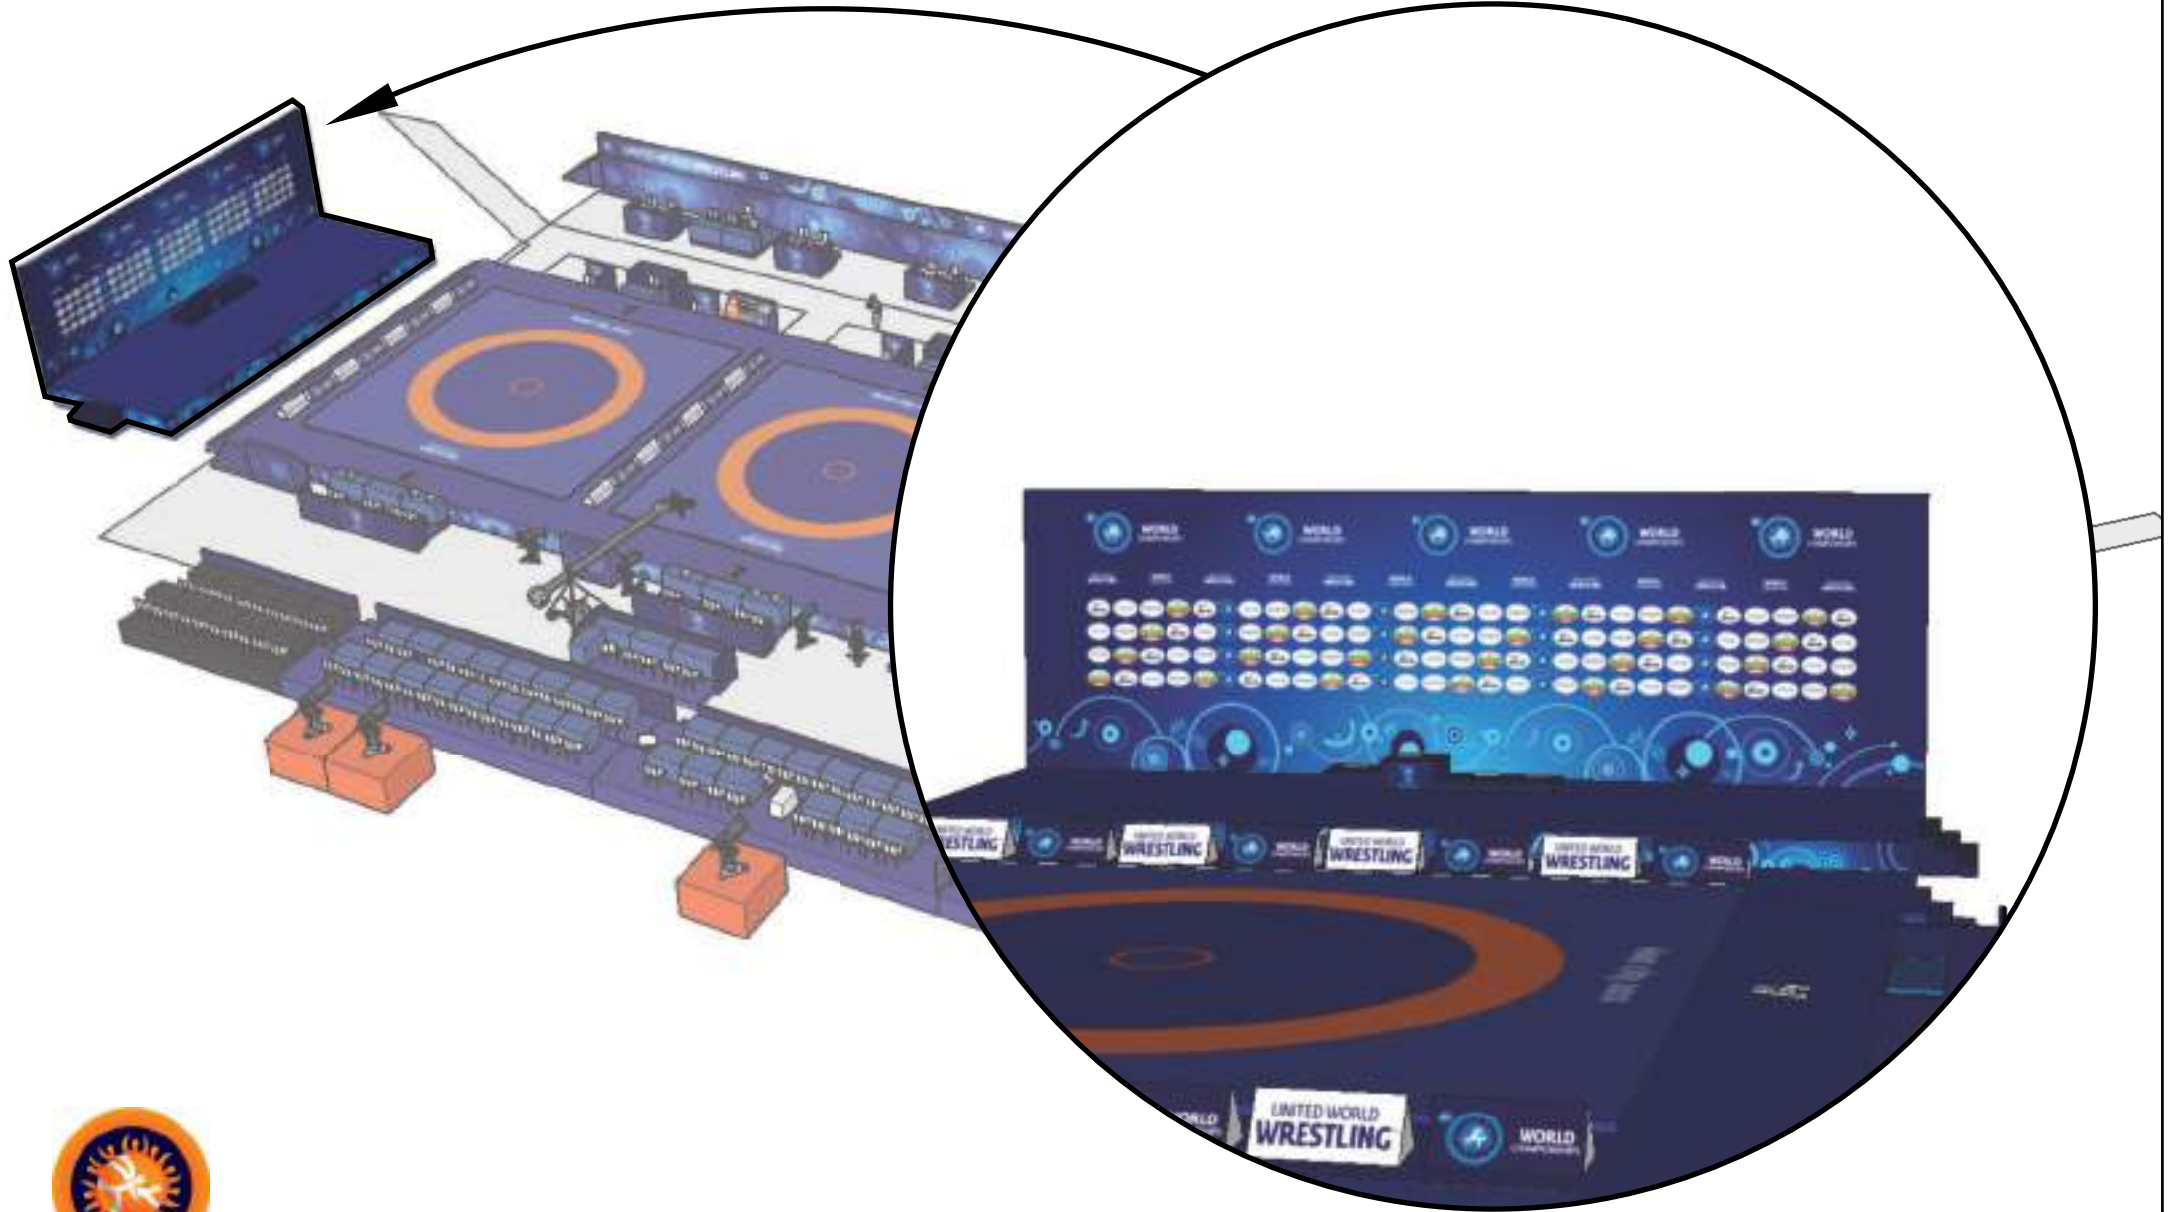

UNITED WORLD
WRESTLING

FIELD OF PLAY

Layout

General view - legend FOP

measurements-Field of play(FOP)

measurements-Competition elements

Competition podium

Competition podium

Stage

Stage

Podium 1/2/3

Podium 1/2/3

Photographer's platform

Photographer's platform

Mat chairman table

Mat chairman table

Referee's area

• Referee's assignment monitor

Referee's area

UWW staff

UWW staff

Arch Athlete's entrance

Arch Athlete's entrance

A-frames