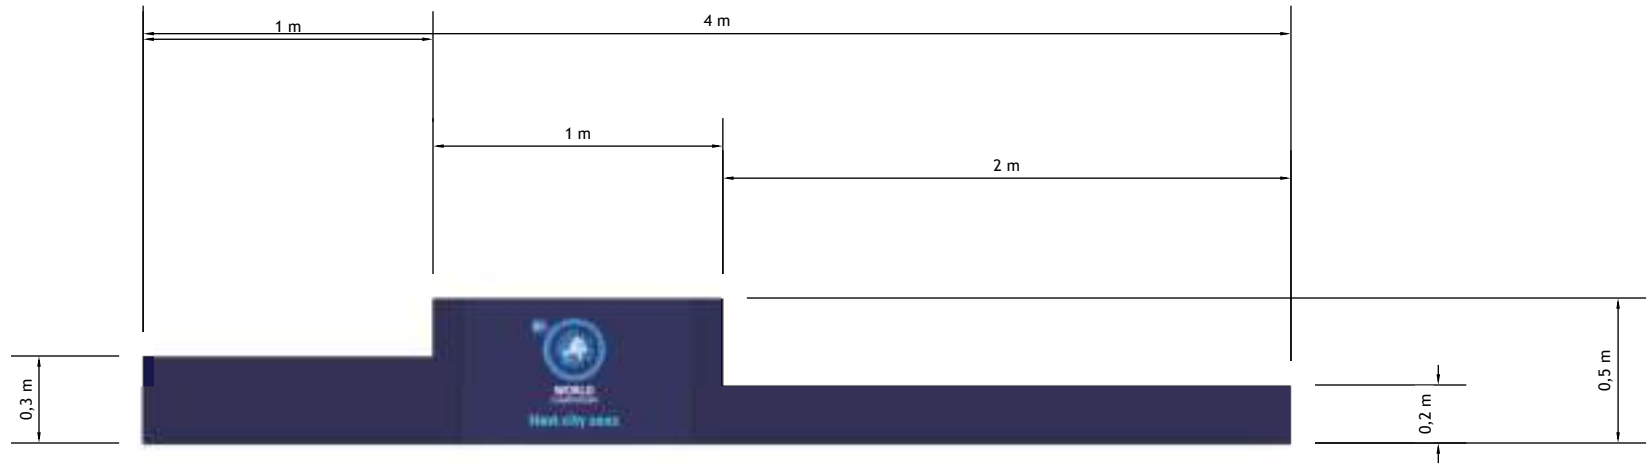

UNITED WORLD
WRESTLING

FIELD OF PLAY

Layout

General view - legend FOP

measurements-Field of play(FOP)

measurements-Competition elements

Competition podium

Competition podium

Stage

Stage

Podium 1/2/3

Podium 1/2/3

Photographer's platform

Photographer's platform

Mat chairman table

Mat chairman table